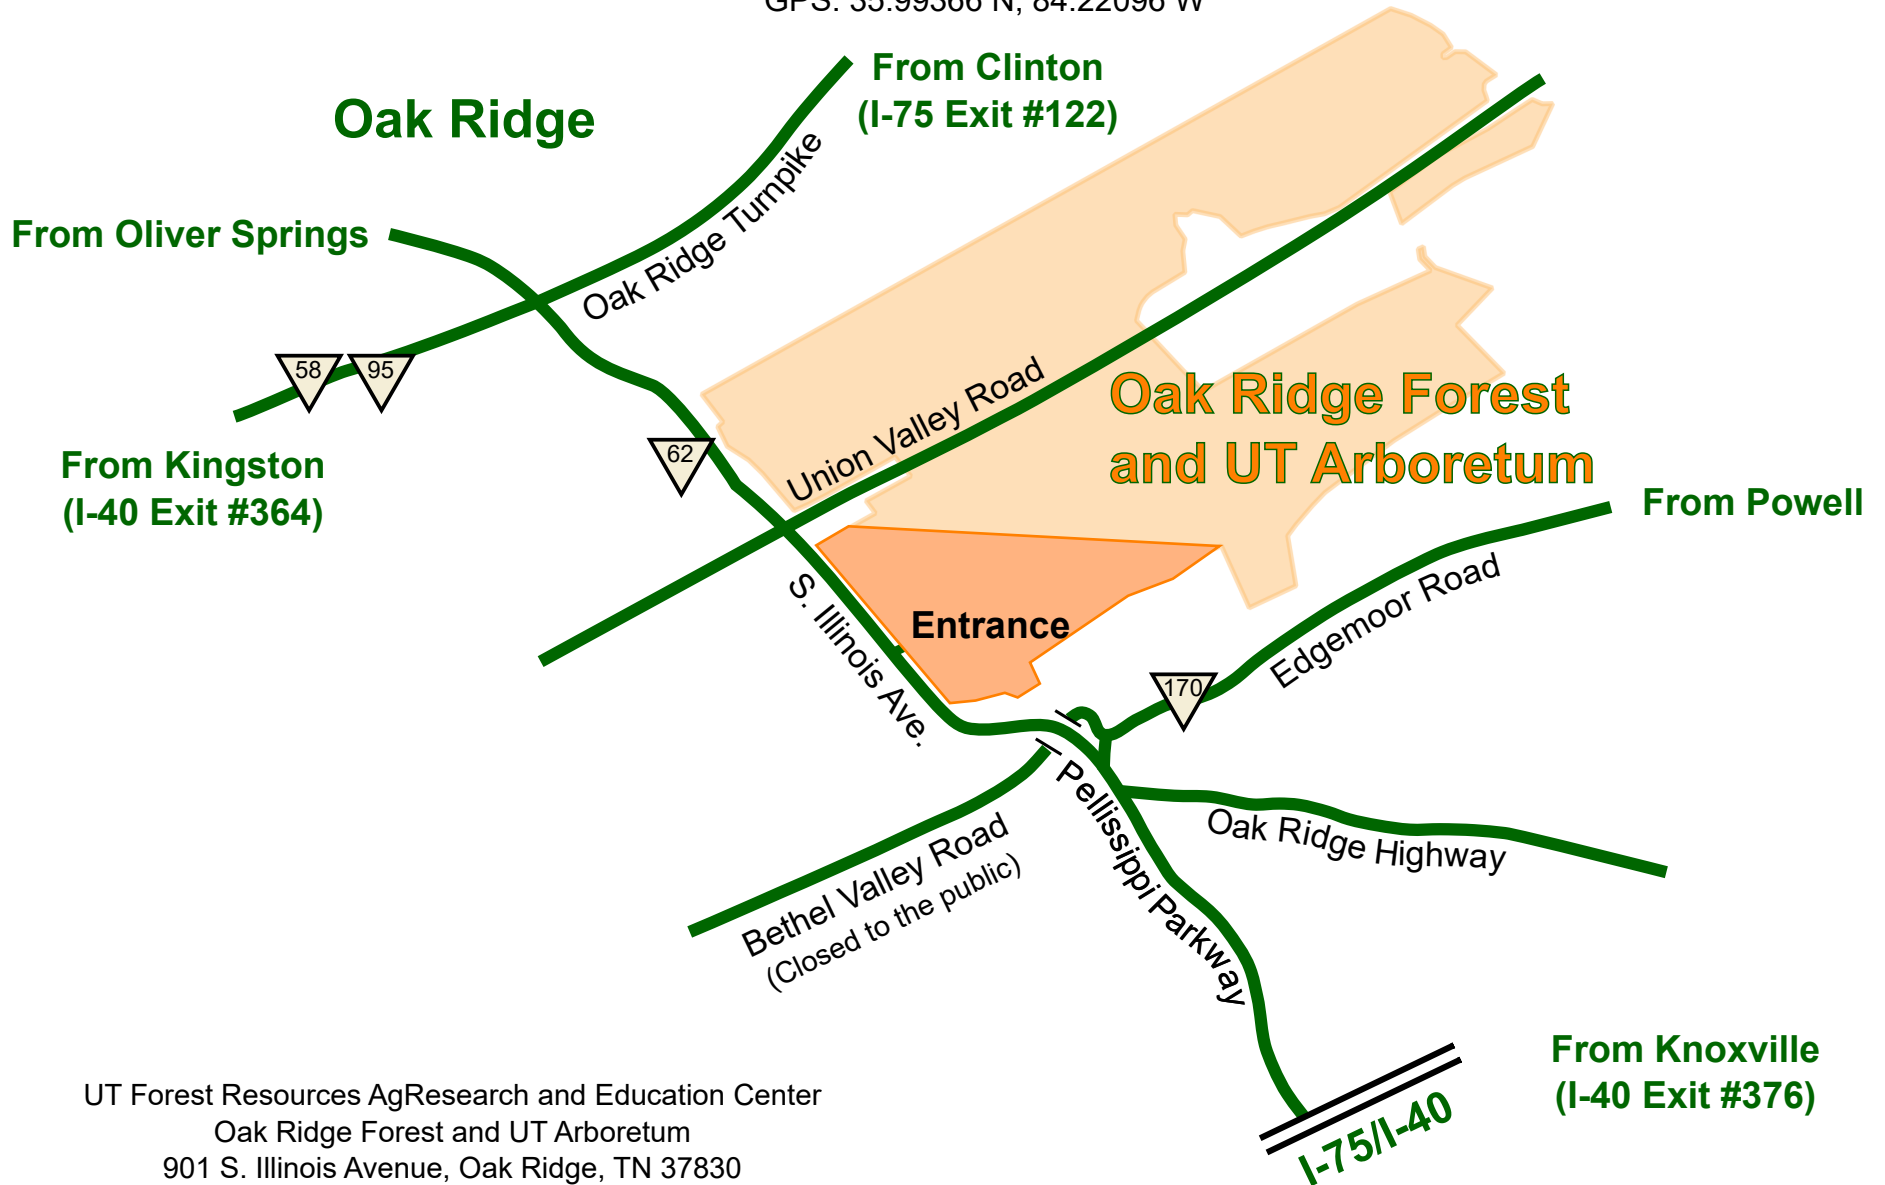

# UT Forest Resources AgResearch and Education Center Oak Ridge Forest and UT Arboretum

Three miles southeast of downtown Oak Ridge, TN on Highway 62 (901 S. Illinois Avenue)

GPS: 35.99366 N, 84.22096 W